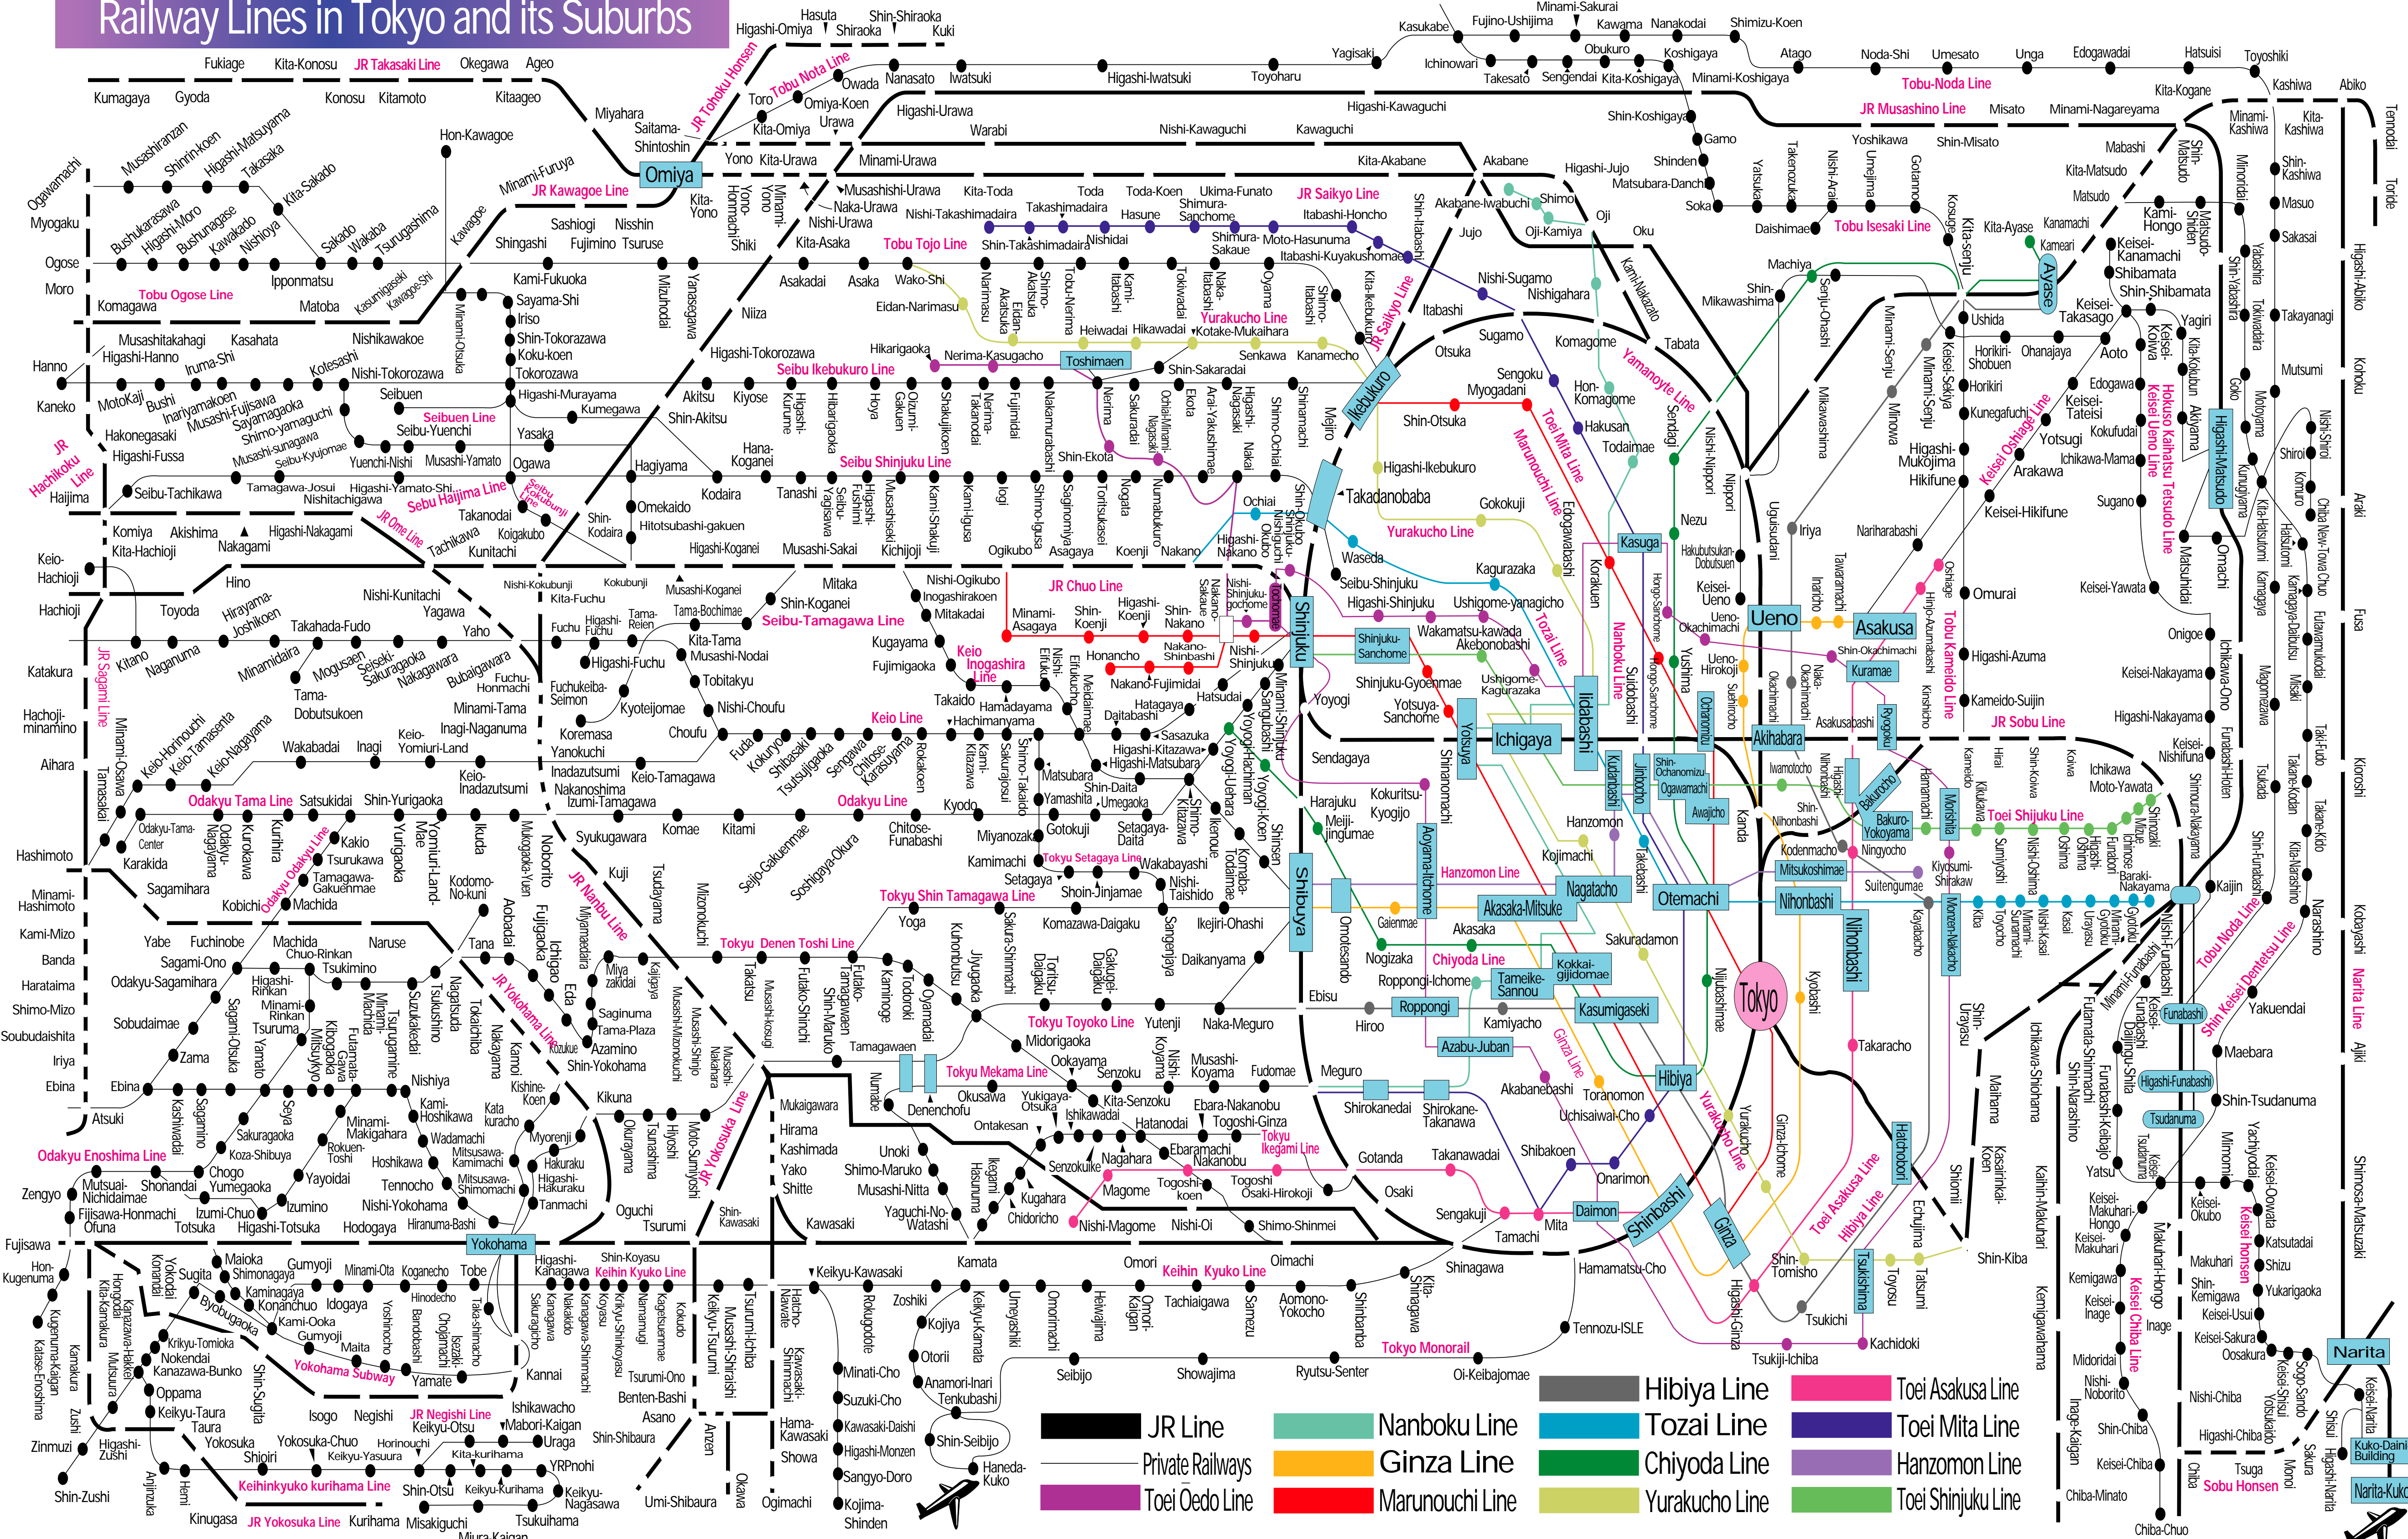

Railway Lines in Tokyo and its Suburbs

— JR Line
— Private Railways
— Toei Oedo Line

— Nanboku Line
— Ginza Line
— Marunouchi Line

— Hibiya Line
— Tozai Line
— Chiyoda Line
— Yurakucho Line

— Toei Asakusa Line
— Toei Mita Line
— Hanzomon Line
— Toei Shinjuku Line